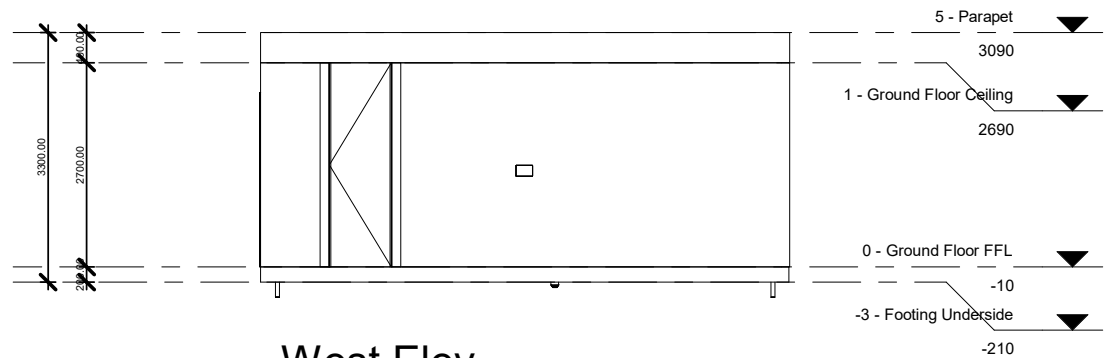

STANDARD MODULE

MASTER BEDROOM - 3.5m WIDE

0 - Ground Floor

SCALE: 1 : 100

	12.011 ATOMIC 6	
	14 Thornycroft St, Campbellfield, Vic 3061 www.atomic6.com.au 1300 481 180	
ADDRESS: Project Address		
Scale 1 : 100	Date October 2017	Revisio A
		Drawing No. C001

North Elev

SCALE: 1 : 100

East Elev

SCALE: 1 : 100

South Elev

SCALE: 1 : 100

West Elev

SCALE: 1 : 100