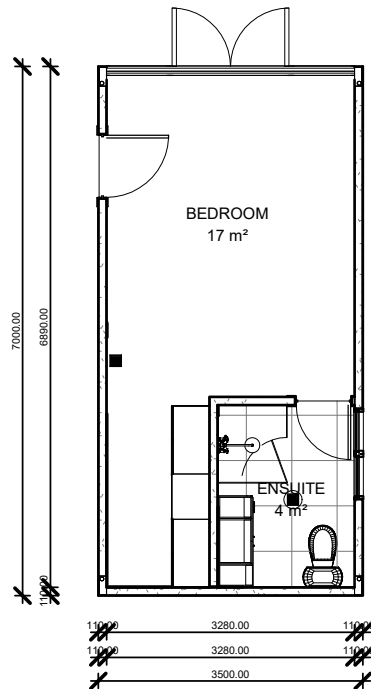

STANDARD MODULE

MASTER BEDROOM - 3.5m WIDE

0 - Ground Floor

SCALE: 1 : 100

	12.011 ATOMIC 6	
	14 Thornycroft St, Campbellfield, Vic 3061 www.atomic6.com.au 1300 481 180	
ADDRESS: Project Address		
Scale 1 : 100	Date October 2017	Revisio A
		Drawing No. C001

North Elev

SCALE: 1 : 100

East Elev

SCALE: 1 : 100

South Elev

SCALE: 1 : 100

West Elev

SCALE: 1 : 100