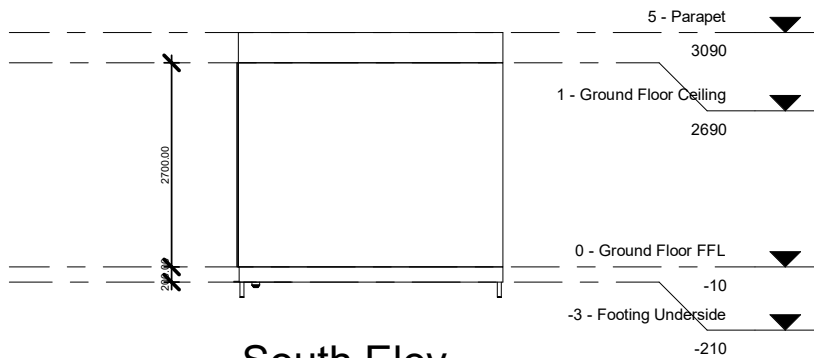

STANDARD MODULE

MASTER BEDROOM - 3.5m WIDE

0 - Ground Floor

SCALE: 1 : 100

	12.011 ATOMIC 6	
	14 Thornycroft St, Campbellfield, Vic 3061 www.atomic6.com.au 1300 481 180	
ADDRESS: Project Address		
Scale 1 : 100	Date October 2017	Revisio A
		Drawing No. C001

North Elev

SCALE: 1 : 100

East Elev

SCALE: 1 : 100

South Elev

SCALE: 1 : 100

West Elev

SCALE: 1 : 100