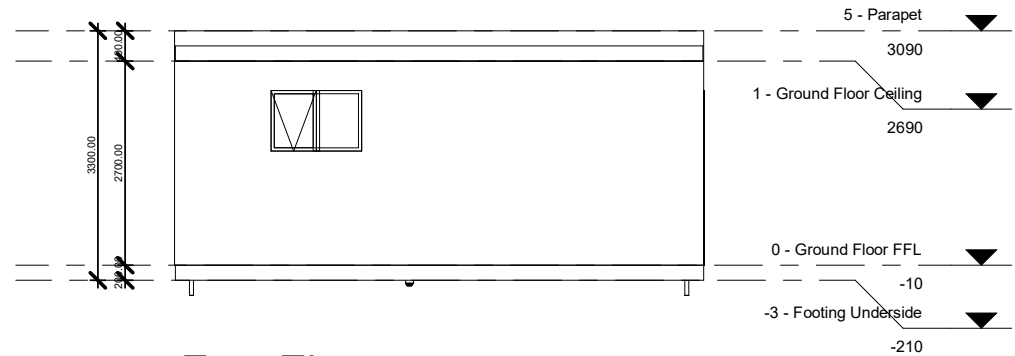

STANDARD MODULE

MASTER BEDROOM - 3.5m WIDE

0 - Ground Floor

SCALE: 1 : 100

	12.011 ATOMIC 6	
	14 Thornycroft St, Campbellfield, Vic 3061 www.atomic6.com.au 1300 481 180	
ADDRESS: Project Address		
Scale 1 : 100	Date October 2017	Revisio A
		Drawing No. C001

North Elev

SCALE: 1 : 100

East Elev

SCALE: 1 : 100

South Elev

SCALE: 1 : 100

West Elev

SCALE: 1 : 100