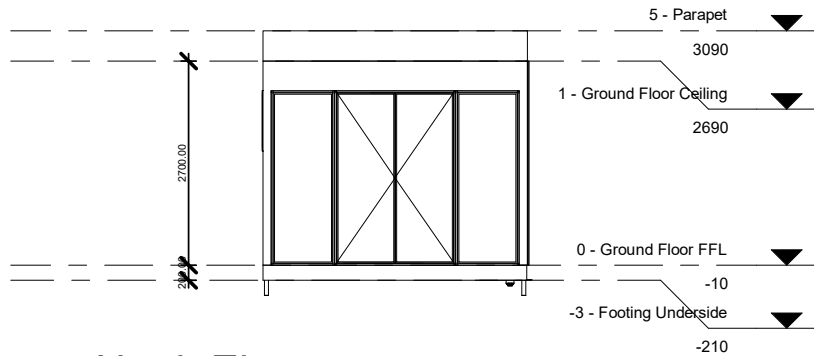

STANDARD MODULE

MASTER BEDROOM - 3.5m WIDE

0 - Ground Floor

SCALE: 1 : 100

	12.011 ATOMIC 6	
	14 Thornycroft St, Campbellfield, Vic 3061 www.atomic6.com.au 1300 481 180	
ADDRESS: Project Address		
Scale 1 : 100	Date October 2017	Revisio A
		Drawing No. C001

North Elev

SCALE: 1 : 100

East Elev

SCALE: 1 : 100

South Elev

SCALE: 1 : 100

West Elev

SCALE: 1 : 100