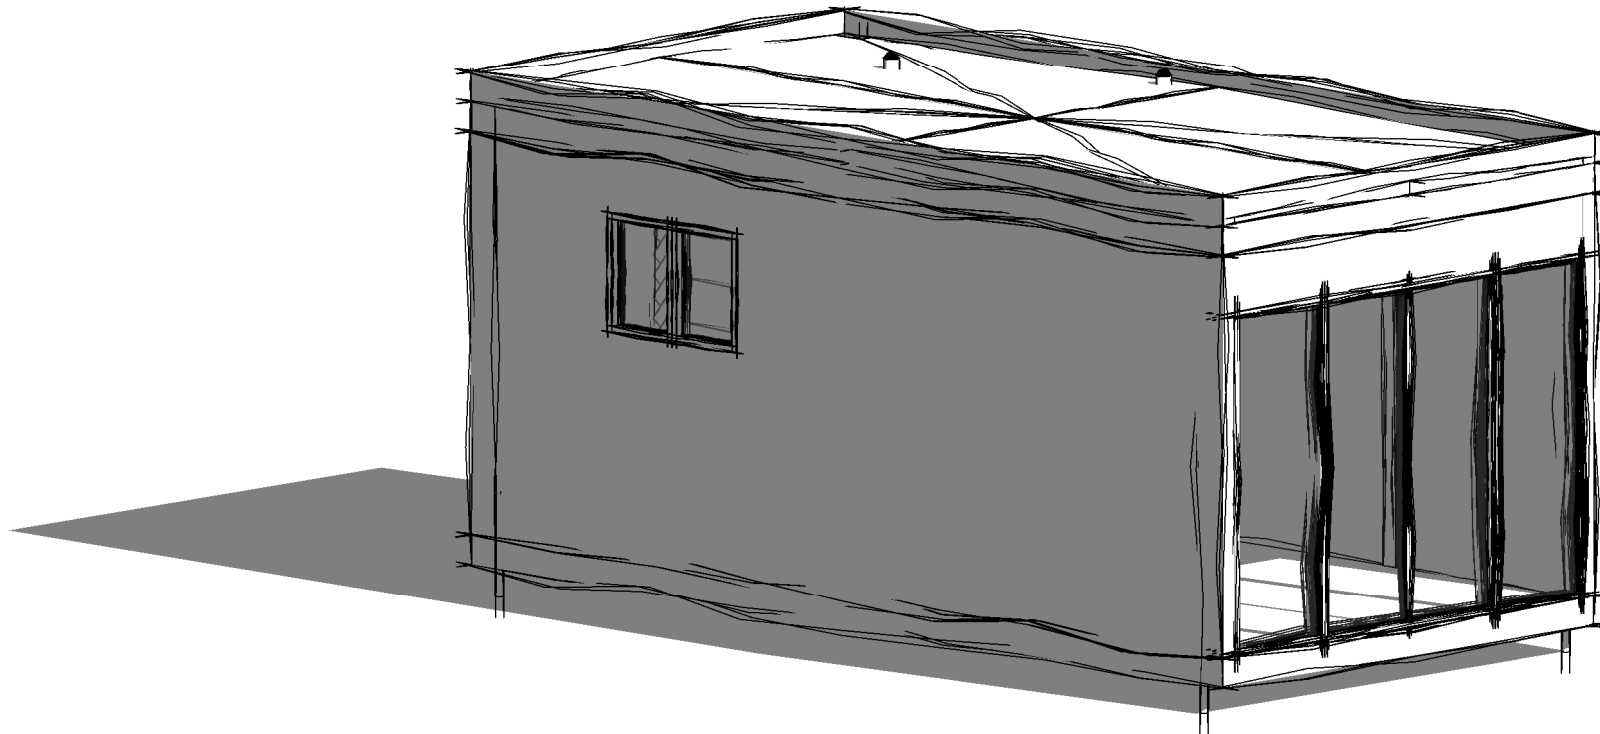

STANDARD MODULE

MASTER BEDROOM - 3.5m WIDE

0 - Ground Floor

SCALE: 1 : 100

	12.011 ATOMIC 6	
	14 Thornycroft St, Campbellfield, Vic 3061 www.atomic6.com.au 1300 481 180	
ADDRESS: Project Address		
Scale 1 : 100	Date October 2017	Revisio A
		Drawing No. C001

North Elev

SCALE: 1 : 100

East Elev

SCALE: 1 : 100

South Elev

SCALE: 1 : 100

West Elev

SCALE: 1 : 100