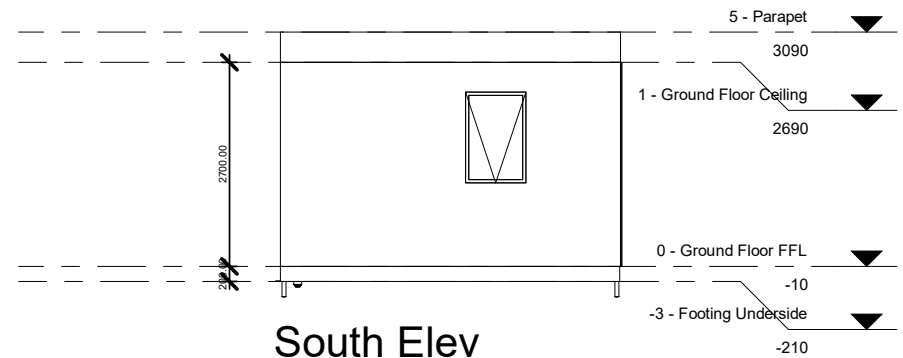

STANDARD MODULE

MASTER BEDROOM - 4.5m WIDE

0 - Ground Floor

SCALE: 1 : 100

<p>C CARBON ATOMIC 6</p>	
<p>14 Thornycroft St, Campbellfield, Vic 3061 www.atomic6.com.au 1300 481 180</p>	
<p>ADDRESS: Project Address</p>	
<p>Scale 1 : 100</p>	<p>Date October 2017</p>
<p>Revisio A n Drawing No. C001</p>	

North Elev

SCALE: 1 : 100

East Elev

SCALE: 1 : 100

West Elev

SCALE: 1 : 100

South Elev

SCALE: 1 : 100