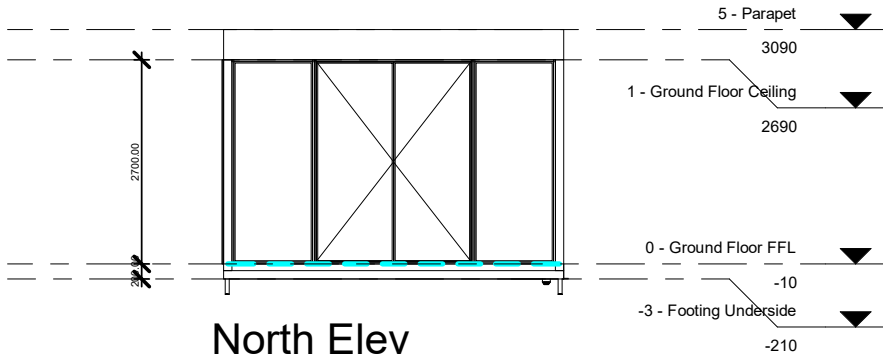

STANDARD MODULE

MASTER BEDROOM - 4.5m WIDE

0 - Ground Floor

SCALE: 1 : 100

<p>C CARBON ATOMIC 6</p>	
<p>14 Thornycroft St, Campbellfield, Vic 3061 www.atomic6.com.au 1300 481 180</p>	
<p>ADDRESS: Project Address</p>	
<p>Scale 1 : 100</p>	<p>Date October 2017</p>
<p>Revisio A n Drawing No. C001</p>	

North Elev

SCALE: 1 : 100

East Elev

SCALE: 1 : 100

West Elev

SCALE: 1 : 100

South Elev

SCALE: 1 : 100