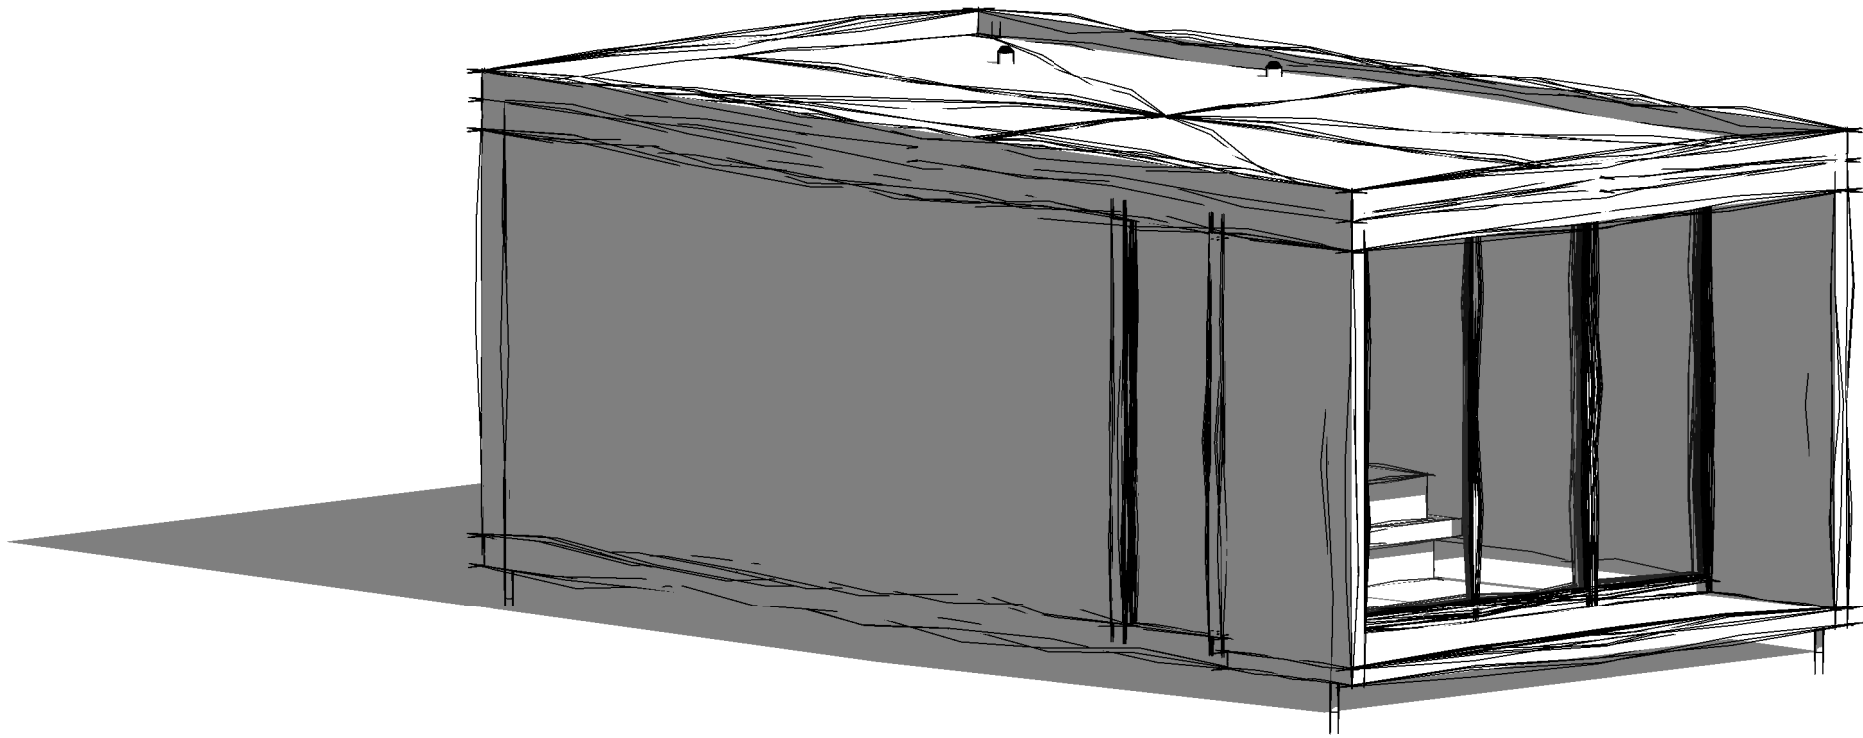

STANDARD MODULE

MASTER BEDROOM - 4.5m WIDE

0 - Ground Floor

SCALE: 1 : 100

<p>C CARBON ATOMIC 6</p>	
<p>14 Thornycroft St, Campbellfield, Vic 3061 www.atomic6.com.au 1300 481 180</p>	
<p>ADDRESS: Project Address</p>	
<p>Scale 1 : 100</p>	<p>Date October 2017</p>
<p>Revisio A n Drawing No. C001</p>	

North Elev

SCALE: 1 : 100

East Elev

SCALE: 1 : 100

West Elev

SCALE: 1 : 100

South Elev

SCALE: 1 : 100