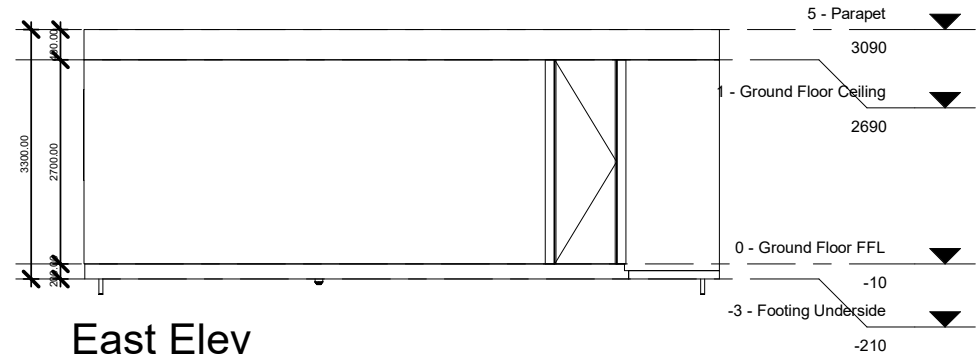

STANDARD MODULE

MASTER BEDROOM - 4.5m WIDE

0 - Ground Floor

SCALE: 1 : 100

<p>C CARBON ATOMIC 6</p>	
<p>14 Thornycroft St, Campbellfield, Vic 3061 www.atomic6.com.au 1300 481 180</p>	
<p>ADDRESS: Project Address</p>	
<p>Scale 1 : 100</p>	<p>Date October 2017</p>
<p>Revisio A n Drawing No. C001</p>	

North Elev

SCALE: 1 : 100

East Elev

SCALE: 1 : 100

West Elev

SCALE: 1 : 100

South Elev

SCALE: 1 : 100