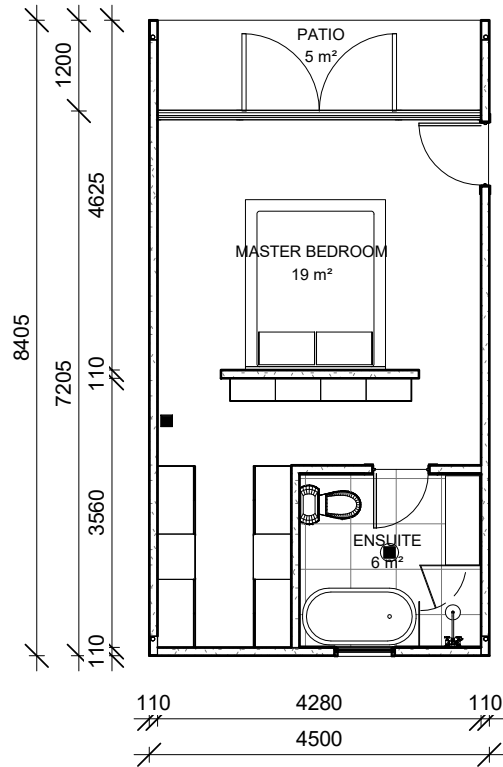

STANDARD MODULE

MASTER BEDROOM - 4.5m WIDE

0 - Ground Floor

SCALE: 1 : 100

<p>C CARBON ATOMIC 6</p>	
<p>14 Thornycroft St, Campbellfield, Vic 3061 www.atomic6.com.au 1300 481 180</p>	
<p>ADDRESS: Project Address</p>	
<p>Scale 1 : 100</p>	<p>Date October 2017</p>
<p>Revisio A n Drawing No. C001</p>	

North Elev

SCALE: 1 : 100

East Elev

SCALE: 1 : 100

West Elev

SCALE: 1 : 100

South Elev

SCALE: 1 : 100