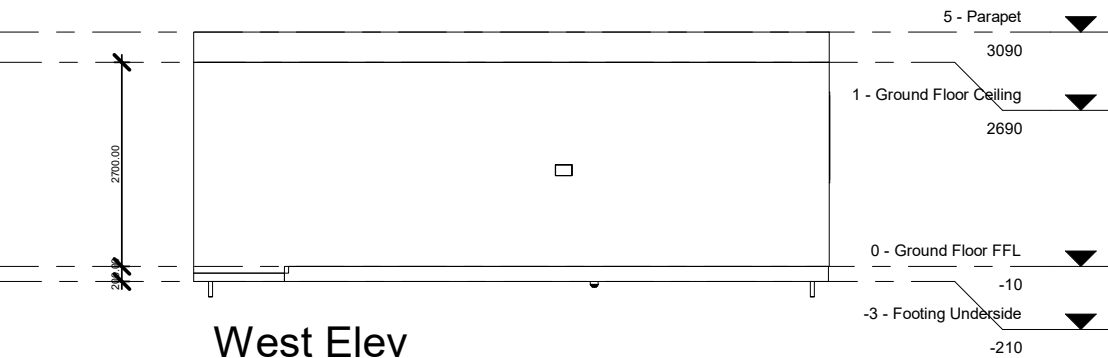

STANDARD MODULE

MASTER BEDROOM - 4.5m WIDE

0 - Ground Floor

SCALE: 1 : 100

<p>C CARBON ATOMIC 6</p>	
<p>14 Thornycroft St, Campbellfield, Vic 3061 www.atomic6.com.au 1300 481 180</p>	
<p>ADDRESS: Project Address</p>	
<p>Scale 1 : 100</p>	<p>Date October 2017</p>
<p>Revisio A n Drawing No. C001</p>	

North Elev

SCALE: 1 : 100

East Elev

SCALE: 1 : 100

West Elev

SCALE: 1 : 100

South Elev

SCALE: 1 : 100