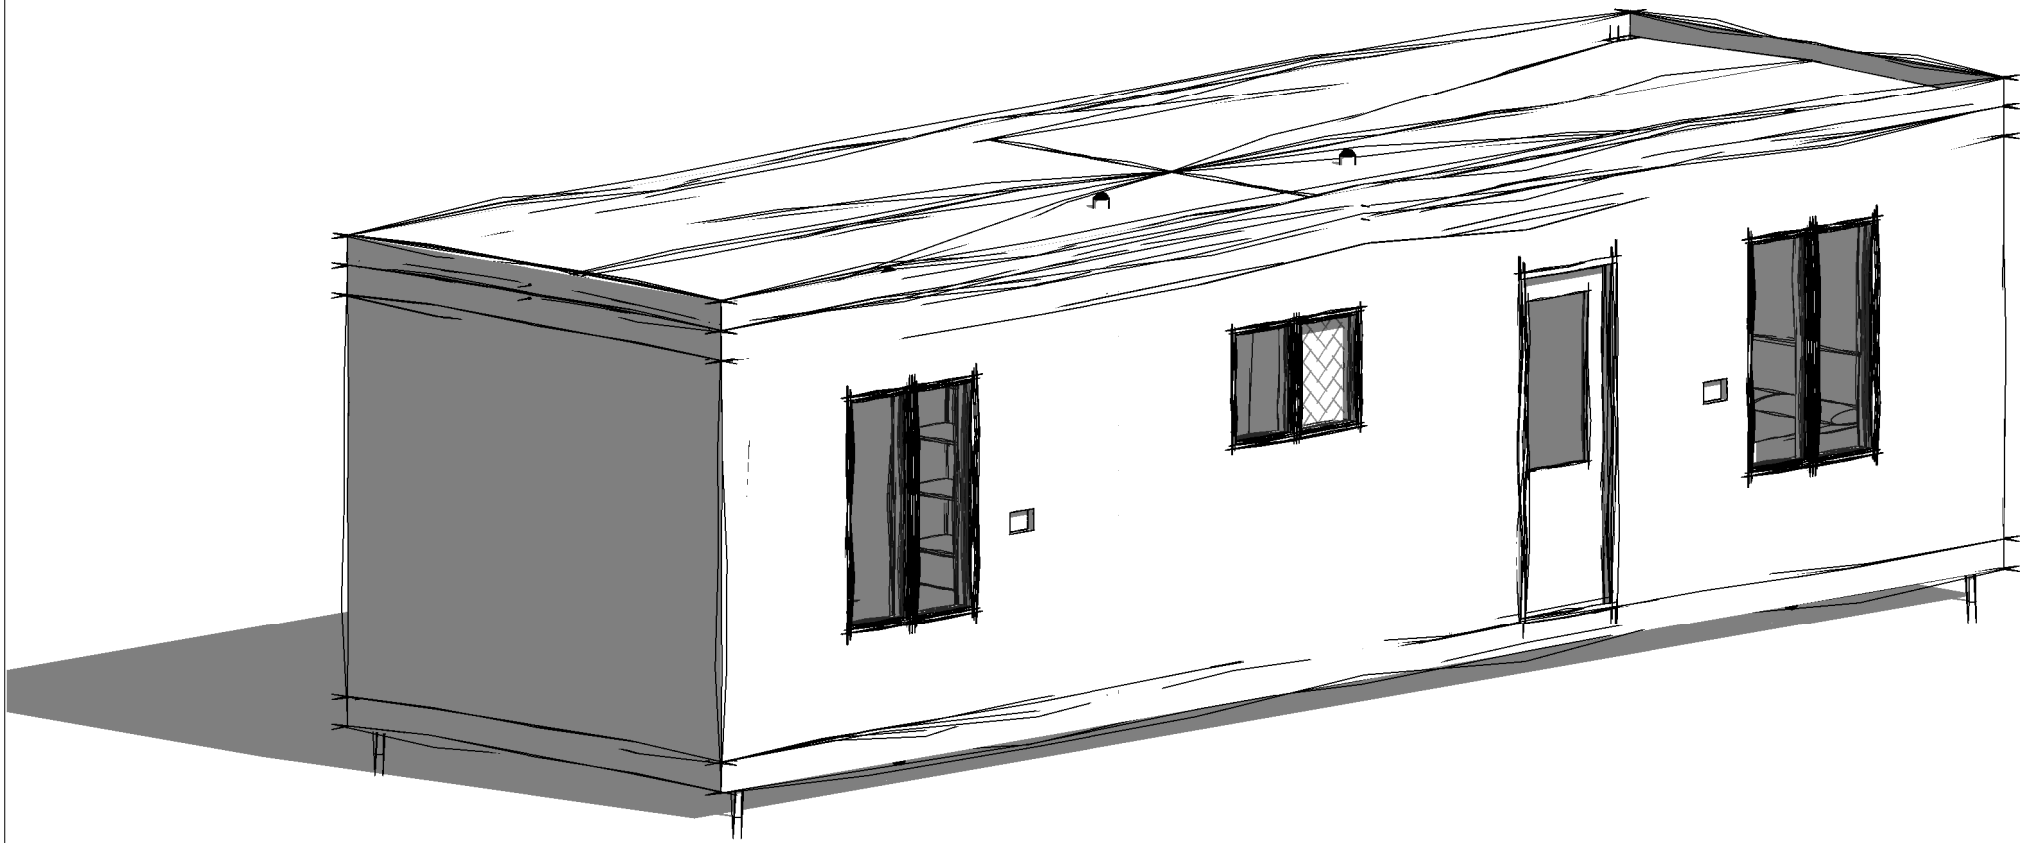

STANDARD MODULE

BEDROOM WING WITH LAUNDRY AND BATHROOM

0 - Ground Floor

SCALE: 1 : 100

14 Thornycroft St, Campbellfield, Vic 3061 www.atomic6.com.au 1300 481 180	
ADDRESS: Project Address	
Scale 1 : 100	Date October 2017
Revisio A n Drawing No. C001	

East Elev

SCALE: 1 : 100

North Elev

SCALE: 1 : 100

West Elev

SCALE: 1 : 100

South Elev

SCALE: 1 : 100