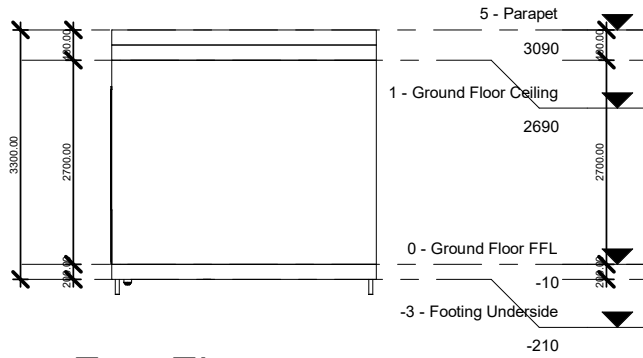

STANDARD MODULE

BEDROOM WING WITH LAUNDRY AND BATHROOM

0 - Ground Floor

SCALE: 1 : 100

14 Thornycroft St, Campbellfield, Vic 3061 www.atomic6.com.au 1300 481 180	
ADDRESS: Project Address	
Scale 1 : 100	Date October 2017
Revisio A n Drawing No. C001	

East Elev

SCALE: 1 : 100

North Elev

SCALE: 1 : 100

West Elev

SCALE: 1 : 100

South Elev

SCALE: 1 : 100

East Elev

SCALE: 1 : 100

14 Thornycroft St, Campbellfield, Vic 3061 www.atomic6.com.au 1300 481 180	
ADDRESS: Project Address	
Scale 1 : 100	Date October 2017
Revisio n A Drawing No. C002	