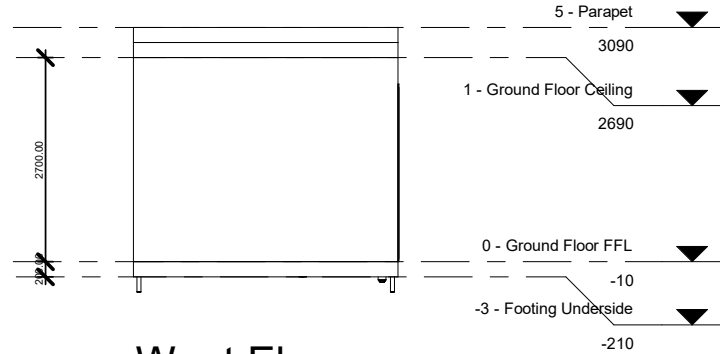

East Elev

SCALE: 1 : 100

North Elev

SCALE: 1 : 100

West Elev

SCALE: 1 : 100

South Elev

SCALE: 1 : 100

East Elev

SCALE: 1 : 100

14 Thornycroft St, Campbellfield, Vic 3061 www.atomic6.com.au 1300 481 180	
ADDRESS: Project Address	
Scale 1 : 100	Date October 2017
Revisio n A Drawing No. C002	