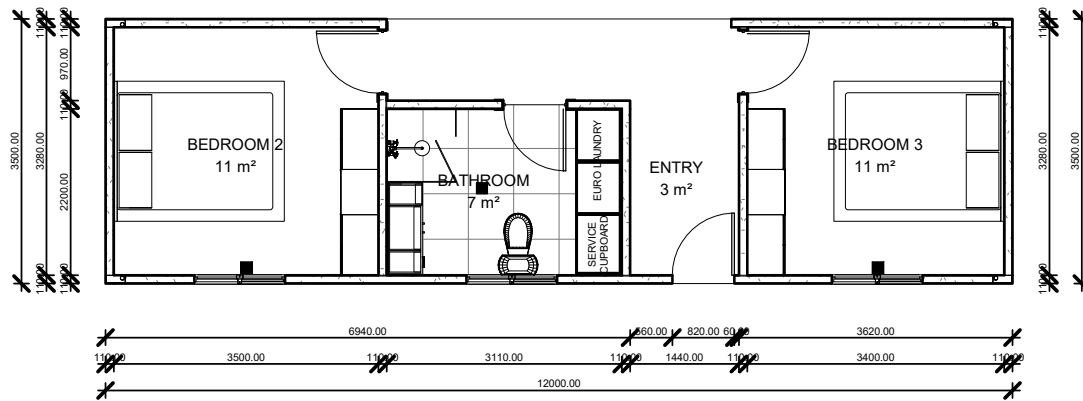

STANDARD MODULE

BEDROOM WING WITH LAUNDRY AND BATHROOM

0 - Ground Floor

SCALE: 1 : 100

14 Thornycroft St, Campbellfield, Vic 3061 www.atomic6.com.au 1300 481 180	
ADDRESS: Project Address	
Scale 1 : 100	Date October 2017
Revisio A n Drawing No. C001	

East Elev

SCALE: 1 : 100

North Elev

SCALE: 1 : 100

West Elev

SCALE: 1 : 100

South Elev

SCALE: 1 : 100